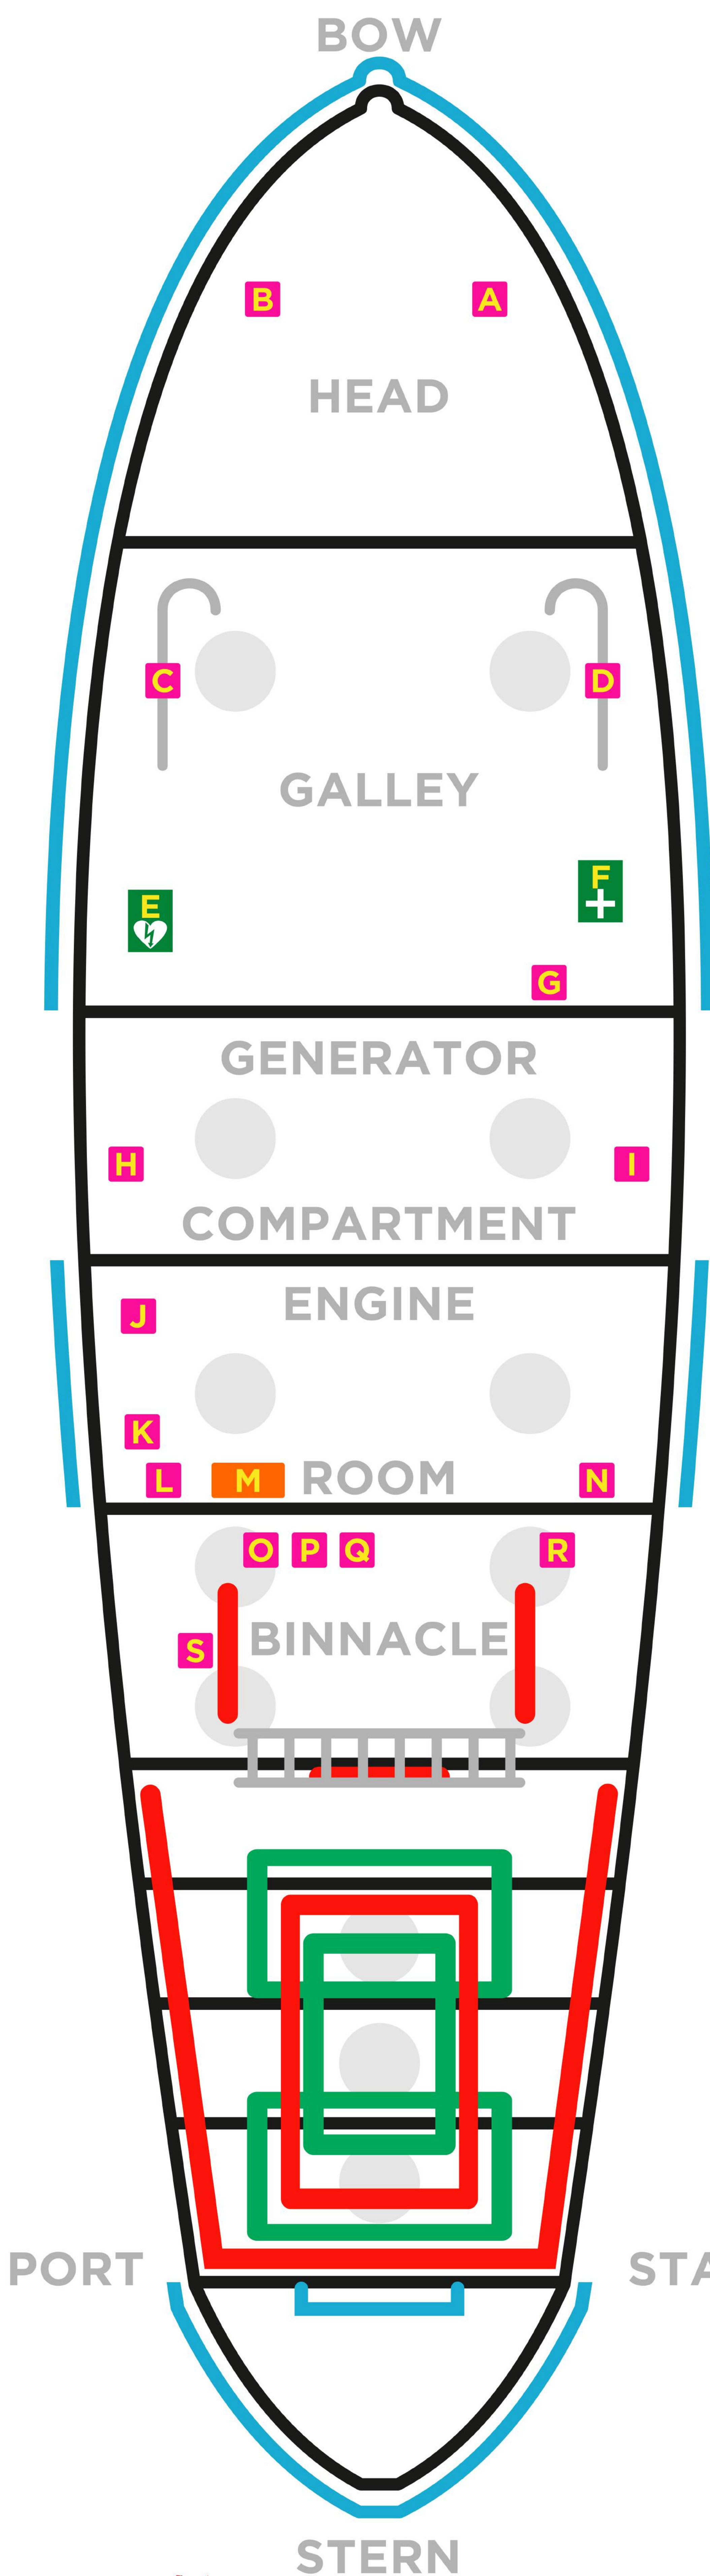

# ESCAPE ROUTES & LIFE SAVING EQUIPMENT

- A: TOILET SEACOCK INLET VALVE
- B: TOILET SEACOCK OUTLET VALVE
- C + D: BOAT HOOKS
- E: DEFIBRILLATOR
- F: FIRST AID KIT
- G: GENERATOR AIR CUT OFF
- H: FUEL CUT OFF VALVE PORT ENGINE
- I: FUEL CUT OFF VALVE STD. ENGINE + GENERATOR
- J: GENERATOR SEACOCK INLET VALVE
- K: FIRE SEACOCK INLET VALVE
- L + N: ENGINE SEACOCK INLET VALVES
- M: FUSE BOARD
- O: MAN OVERBOARD SAFETY LINE
- P: PYROTECHNICS
- Q: P. A. MIC
- R: VHF DISTRESS
- S: GENERATOR ON/OFF SWITCH
- RAFTS ———
- LIFE JACKETS ———
- ESCAPE ROUTES ———

## Adult & Child Lifejacket DONNING INSTRUCTIONS