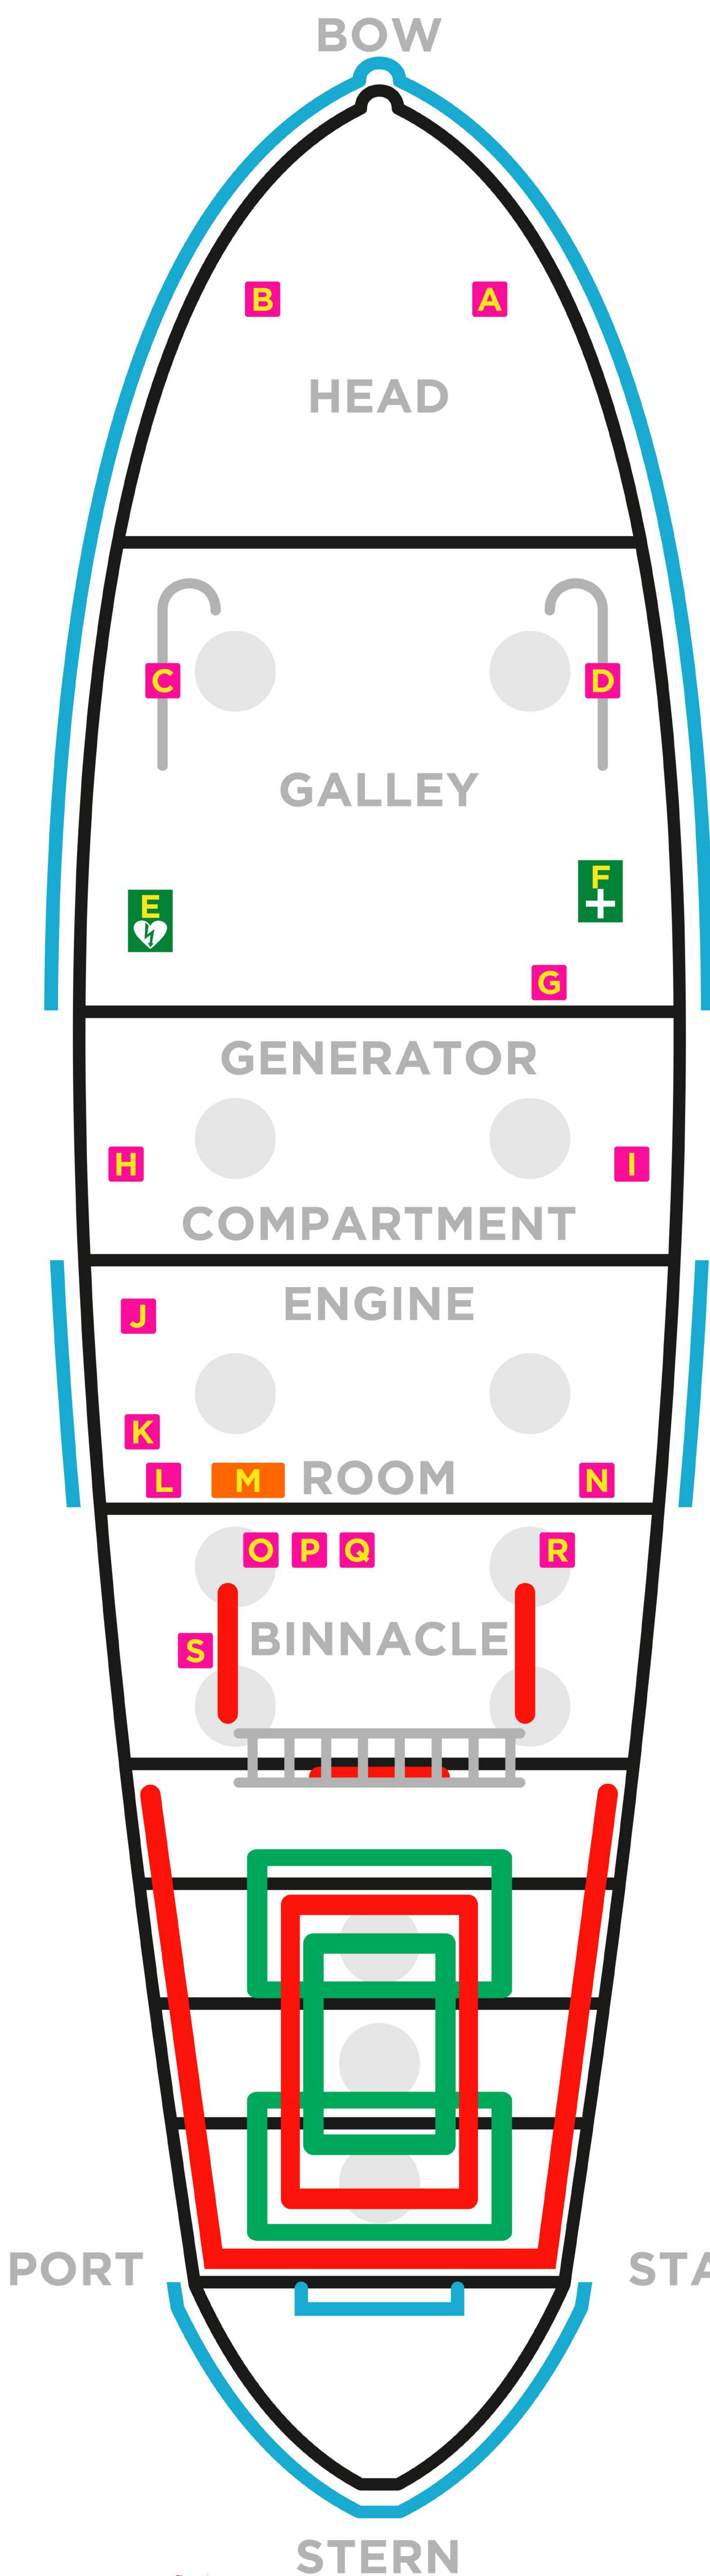

ESCAPE ROUTES & LIFE SAVING EQUIPMENT

- A: TOILET SEACOCK INLET VALVE
- B: TOILET SEACOCK OUTLET VALVE
- C + D: BOAT HOOKS
- E: DEFIBRILLATOR
- F: FIRST AID KIT
- G: GENERATOR AIR CUT OFF
- H: FUEL CUT OFF VALVE PORT ENGINE
- I: FUEL CUT OFF VALVE STD. ENGINE + GENERATOR
- J: GENERATOR SEACOCK INLET VALVE
- K: FIRE SEACOCK INLET VALVE
- L + N: ENGINE SEACOCK INLET VALVES
- M: FUSE BOARD
- O: MAN OVERBOARD SAFETY LINE
- P: PYROTECHNICS
- Q: P. A. MIC
- R: VHF DISTRESS
- S: GENERATOR ON/OFF SWITCH
- RAFTS ———
- LIFE JACKETS ———
- ESCAPE ROUTES ———

Adult & Child Lifejacket DONNING INSTRUCTIONS